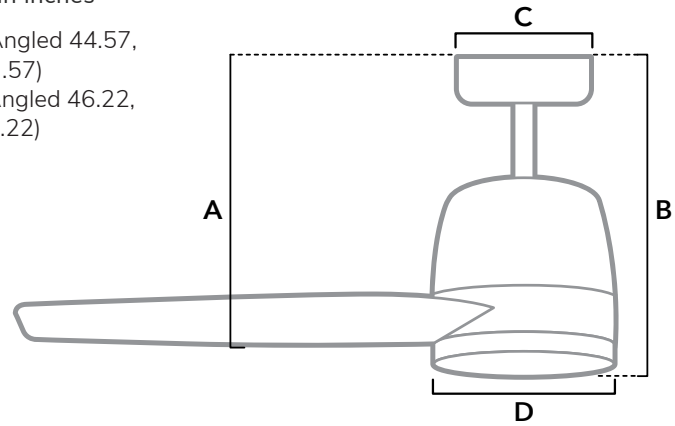

DIMENSIONS

Measured in inches

- A. 11.57 (Angled 44.57, Flush 11.57)
- B. 13.22 (Angled 46.22, Flush 13.22)
- C. 6.48
- D. 8.1

53547 | Matte White Body with Matte White Blades

ADDITIONAL FINISHES

53546  
Matte Black Body with Matte Black Blades

FAN SPECIFICATIONS

Motor Type	Reversible	Wire Length	Control Type	Downrod	Location	Blade #	Add'l Sizes
AC	YES	32" (24" Downrod)	Handheld Remote	3" Included	Indoor	3	N/A

AIRFLOW AND LIGHT SPECIFICATIONS

AVG Airflow	Airflow Efficiency	CFM High	Voltage	Bulbs Included	Output Per Bulb	Watts Per Bulb	Bulb Type	Base Type	LED Light Kit	CRI	CCT (Kelvins)	Dimmable
3347	76	4970	120v/60Hz	1	1700	25W	LED	N/A	Yes	90	3,000 - 5,000	Yes